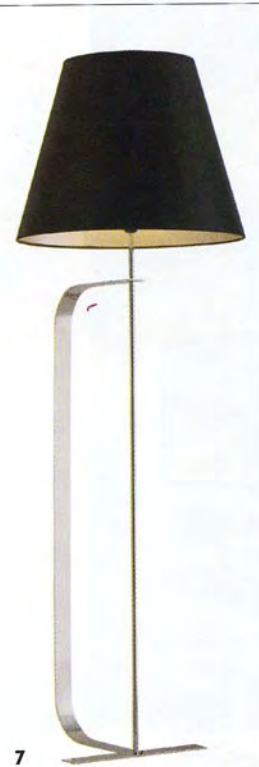

9 Refer+Stær Sheherazade black glass suspension lampshade with crystal drops, £590, from Designworks **10** Smoke armchair by Moooi, around £1930, from Dallas & Dallas and Tangram **11** AC Collection revolving circular chair with cushions, from £2873, Simplice Collection small table, from £857, from Dallas & Dallas **12** Spindle floor lamp, £159, from Habitat **13** Nadia Sparham black & white crystal cushion, £65, from Dallas & Dallas **14** Amari coffee table in black stained oak veneer, £799, from BoConcept **15** Special Edition wallpaper (ref: BP851), £67 for a 10m roll, from Farrow & Ball **Stockist information on page 226**

7

8

9

10

11

1 Pod lens suspension lamp, from £62, from Aram Store 2 Airone angled floor lamp, £474, from Bella Figura 3 Chromalux suspended ceiling light, £733, from Ligne Roset 4 Paillette table lamp, from £465, from House Couturier 5 Rosy Angelis floor lamp, £275, from Cotterell Light Centres 6 Dandelion white floor lamp by Moooi, price on application, from Dallas & Dallas and Tangram 7 Nuit Darget floor lamp, £389, from Ligne Roset 8 Monsoon floor lamp, £139, from B&Q 9 Caboche suspension light, from £304 to £1108 dependent on size, from Designshop 10 Archimoon soft table lamp, £235, from Designshop 11 Sven floor lamp, £100, from John Lewis.