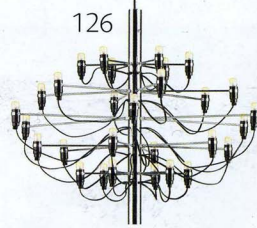

STYLE IDEA GILT COMPLEX

On-trend gold and silver ooze glamour in the bedroom

126

STOCKISTS

Ambience Interiors
31a St Swithin Street, Aberdeen,
01224 310211

Designshop UK
116-120 Causewayside,
Edinburgh, 0131 667 7078
www.designshopuk.com

Dwell
Princes Square, 48 Buchanan
Street, Glasgow, 08700 600 188
www.dwell.co.uk

Karndean For stockists 01386
820100 www.karndean.com

Laura Ashley
For nearest store, 0871 230 2301
www.lauraashley.com

Rolf Benz Available from The
Design House at Sterling
Tillicoultry and Tony Walker
Interiors www.rolf-benz.com

Stuart Melrose To commission,
0118 982 0239
www.stuartmelrose.com

Villa Nova For stockists, 01623
756999 www.villanova.co.uk

Virgin Vie at Home
For mail order, 0845 300 8022
www.virginvieathome.com

208

design ideas

PICK ONE ACCENT COLOUR FOR EACH ROOM AND EMPLOY IT WITH CONVICTION

Stockist information on page 155